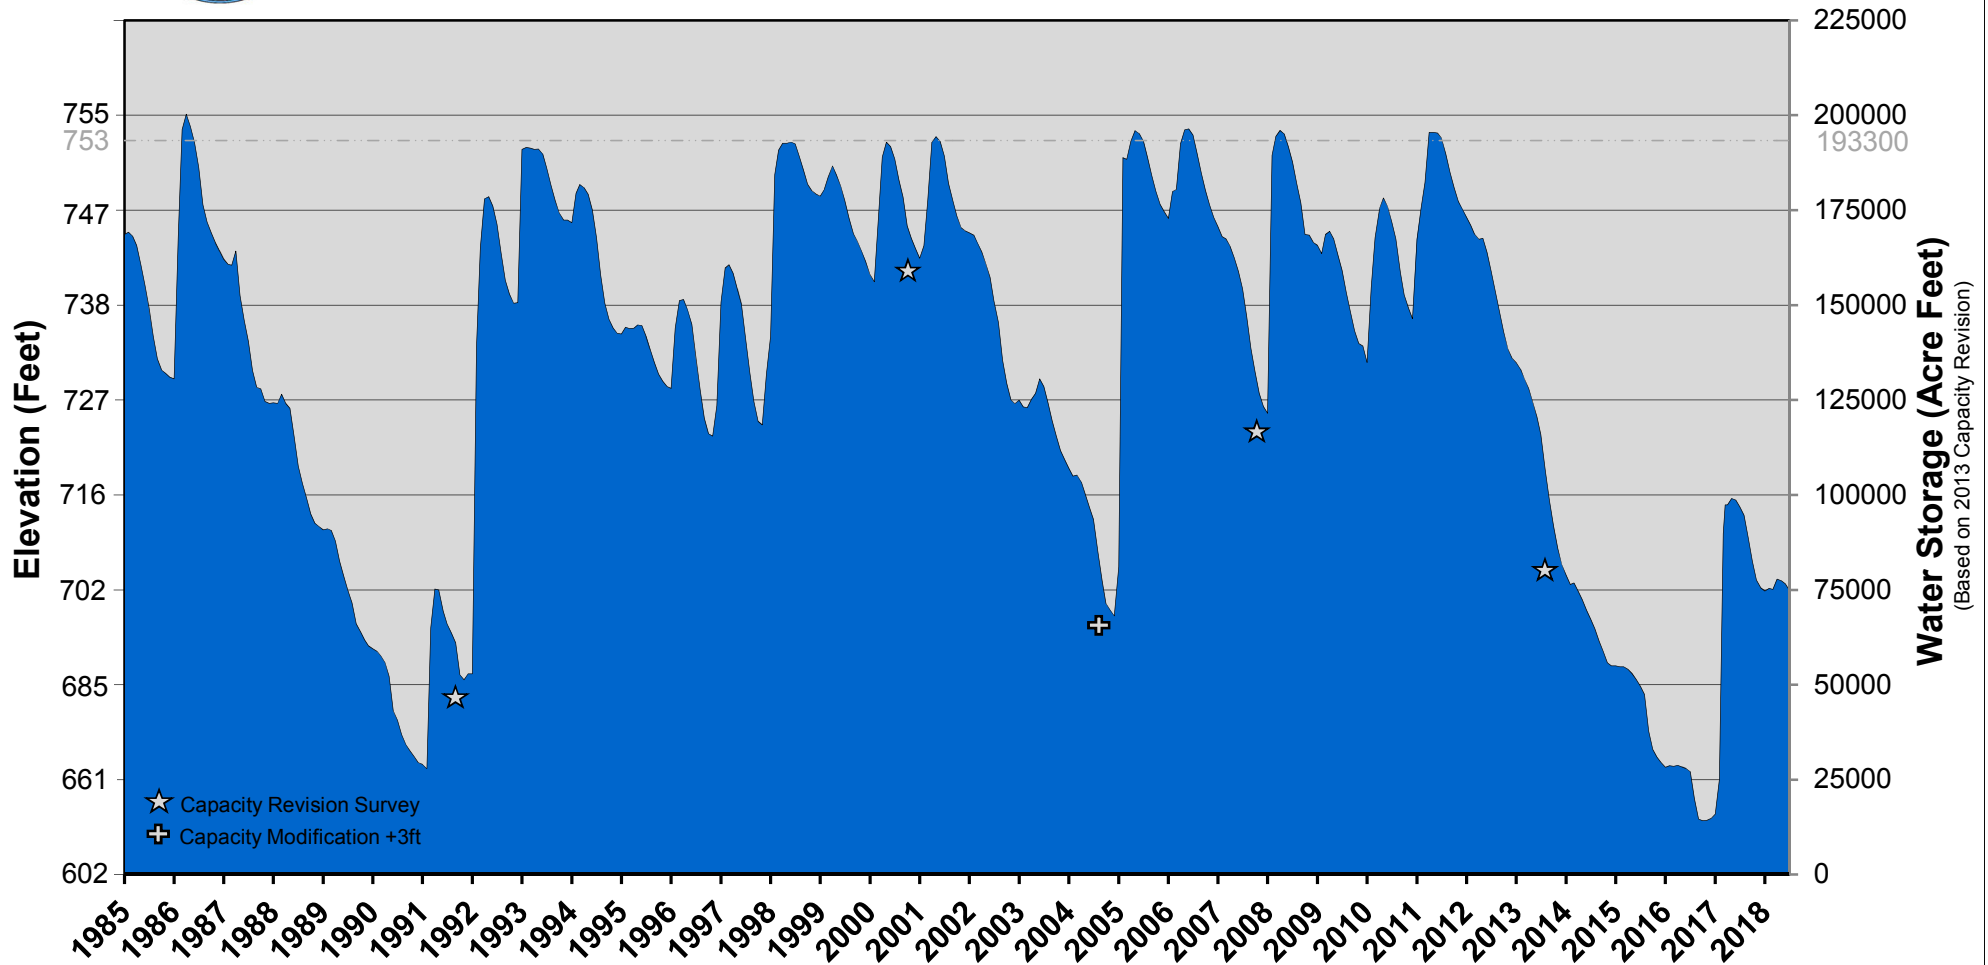

# Cachuma Reservoir - Historical Water Storage Levels

## 34 Years - 1985 to 2018

(through July 1, 2018)

# Cachuma Reservoir - Historical Water Storage Levels

60 Years - 1959 to 2018  
(through July 1, 2018)