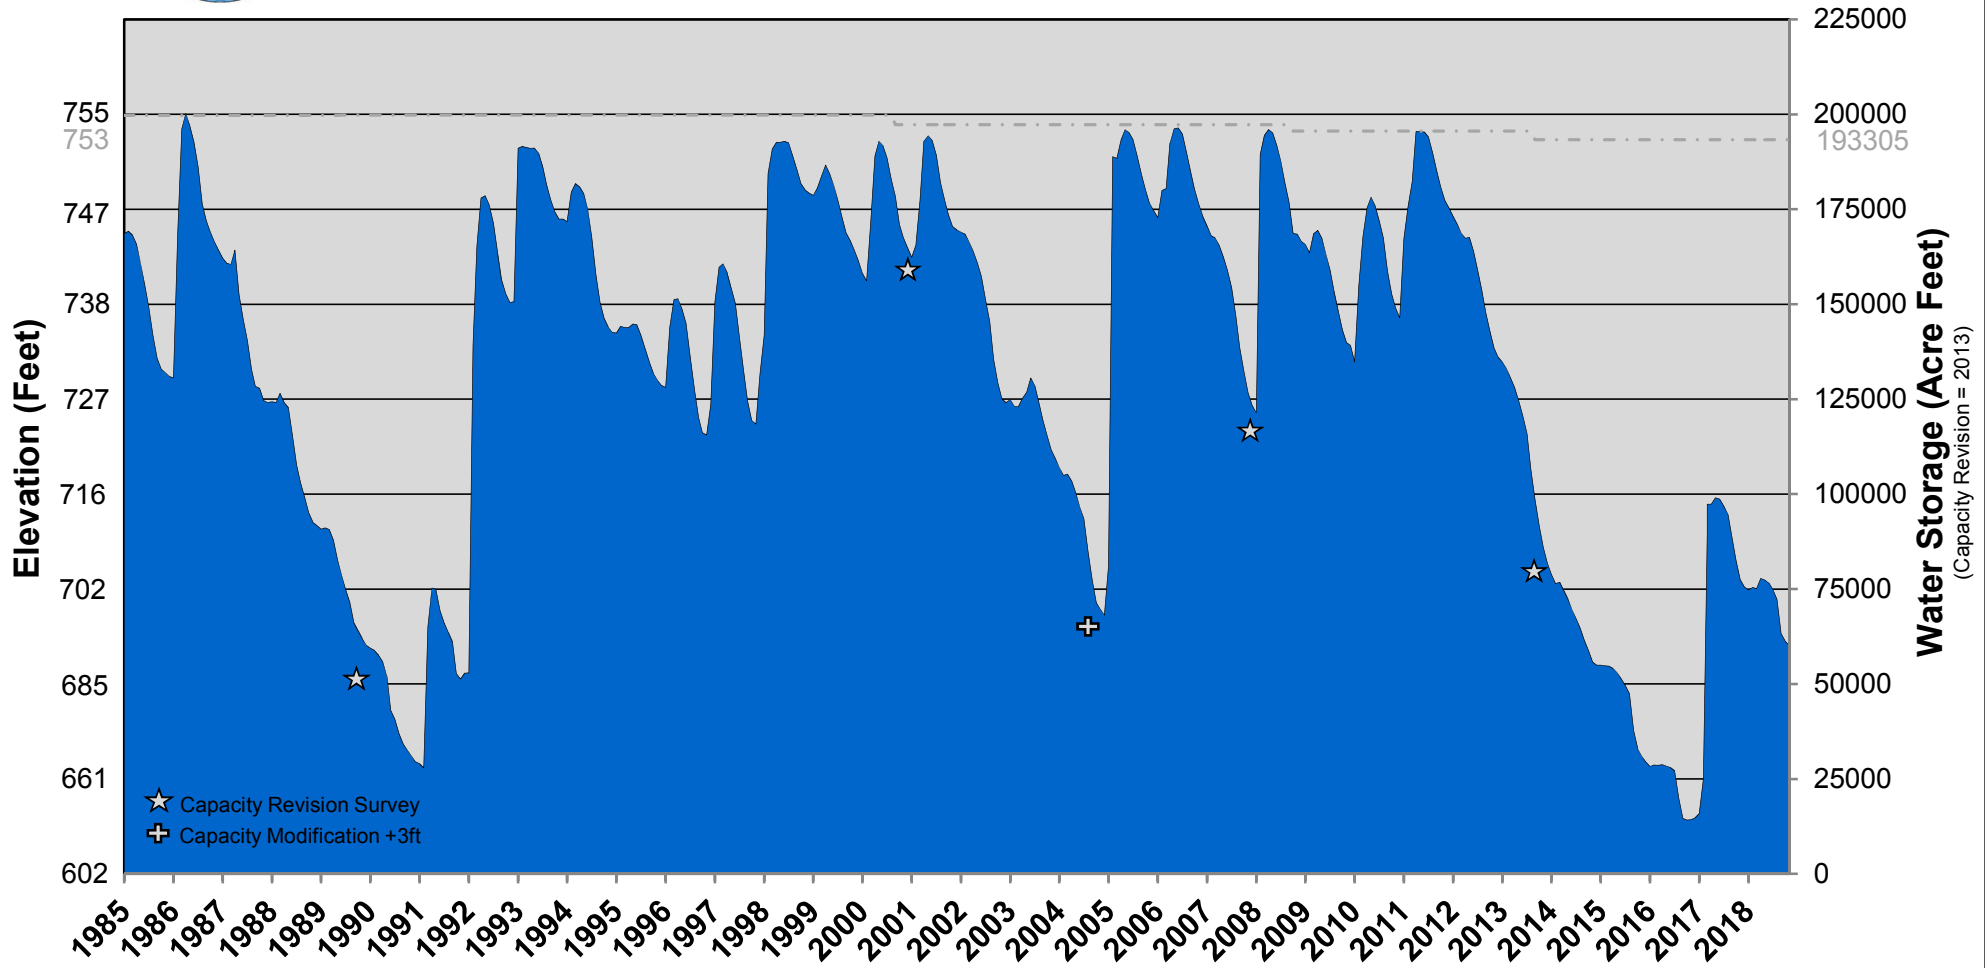

# Cachuma Reservoir - Historical Water Storage Levels

34 Years - 1985 to 2018  
(through November 1, 2018)

# Cachuma Reservoir - Historical Water Storage Levels

60 Years - 1959 to 2018  
(through November 1, 2018)