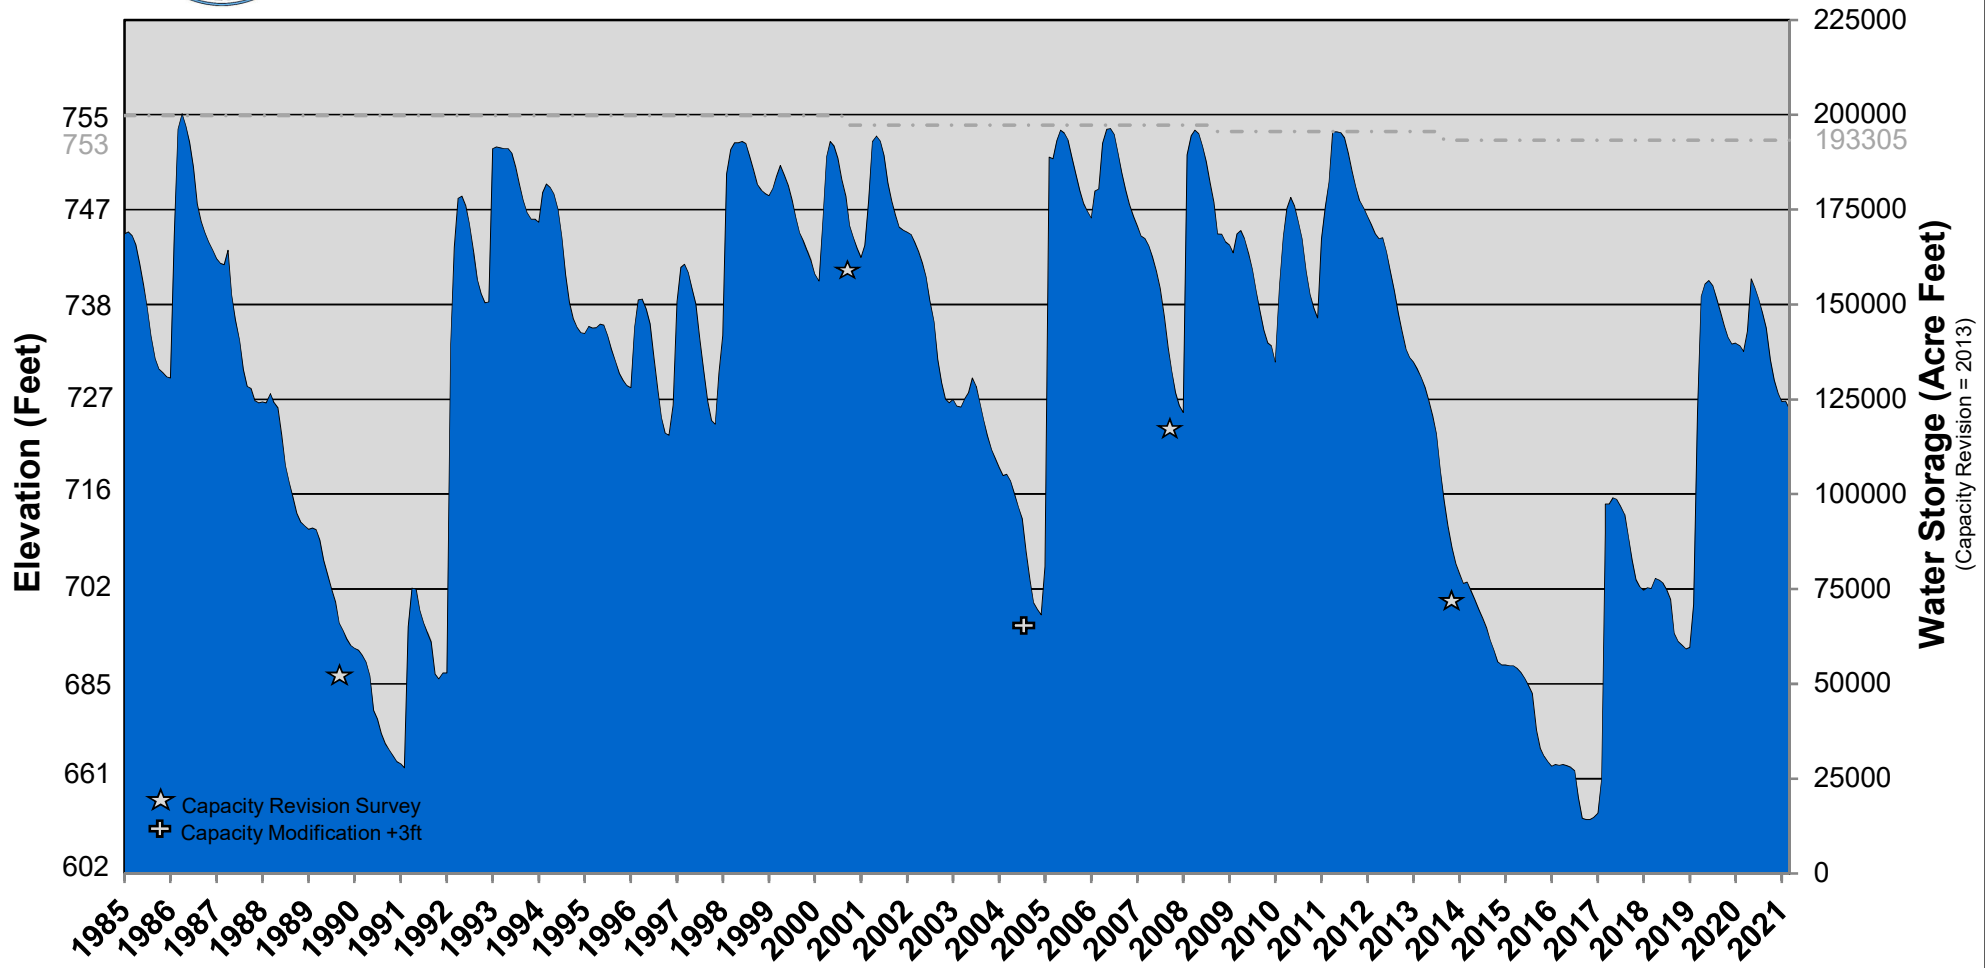

# Cachuma Reservoir - Historical Water Storage Levels

36 Years - 1985 to 2021  
(through April 1, 2021)

# Cachuma Reservoir - Historical Water Storage Levels

61 Years - 1960 to 2021  
(through April 1, 2021)