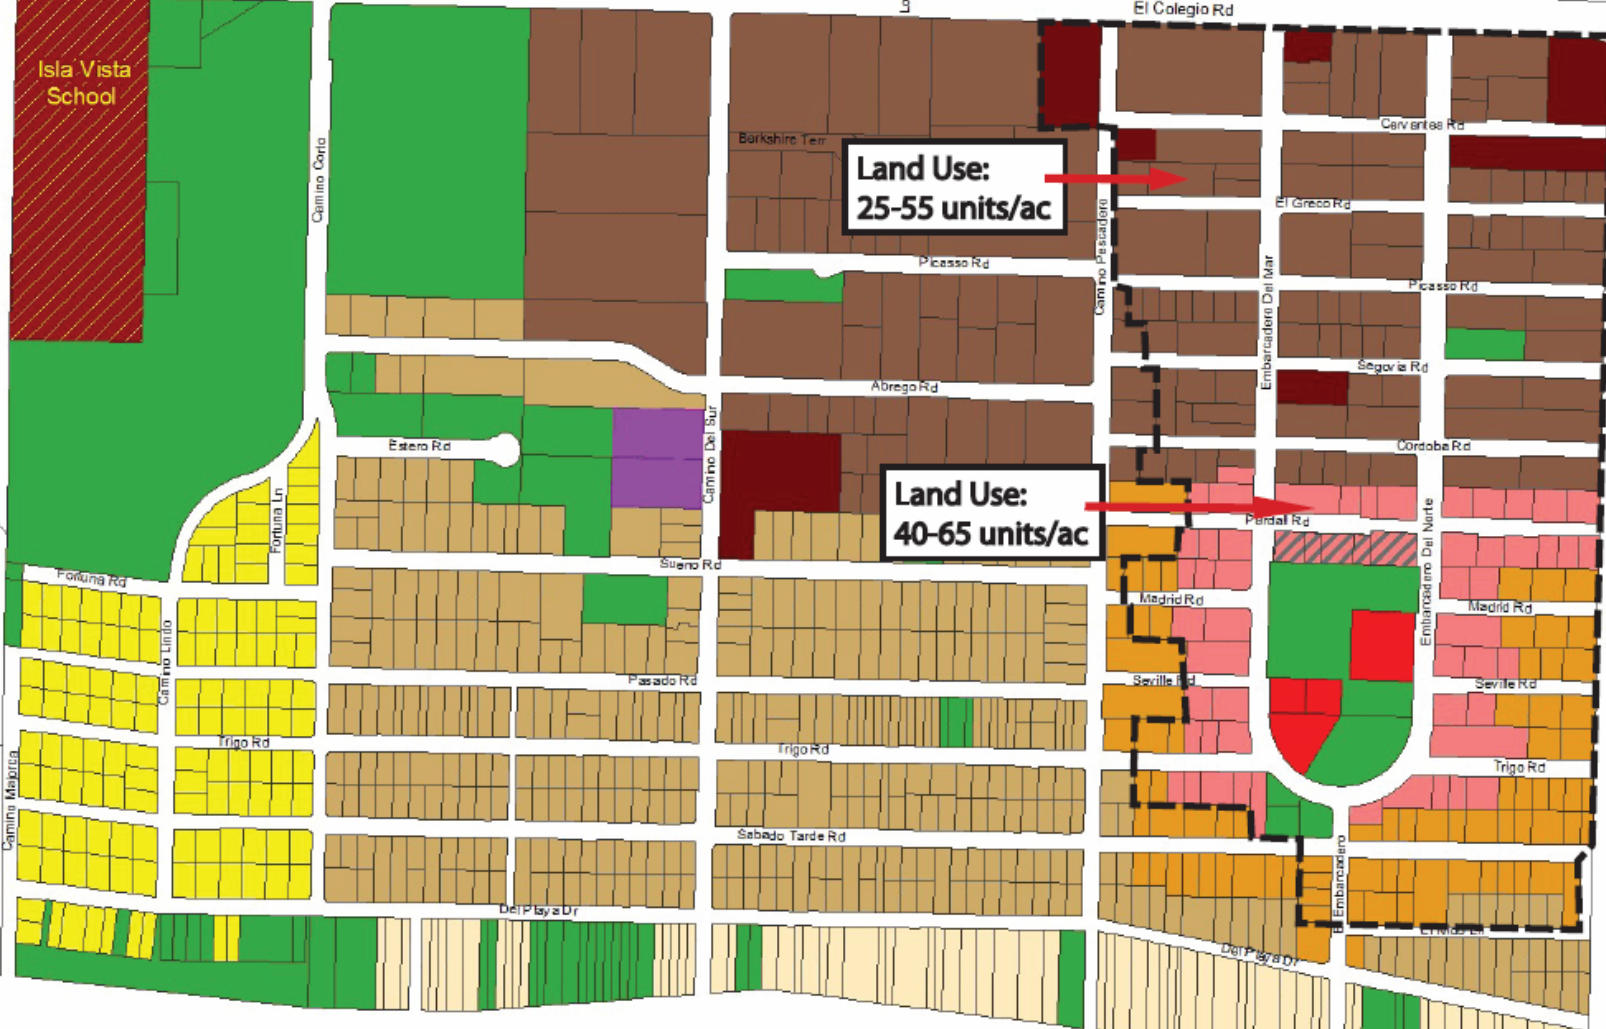

Francisco Torres Residence Hall

Santa Ynez Student Housing

Storke Field

Isla Vista School

Land Use:
25-55 units/ac

Land Use:
40-65 units/ac

UCSB West Campus

UCSB Main Campus

Faculty Housing