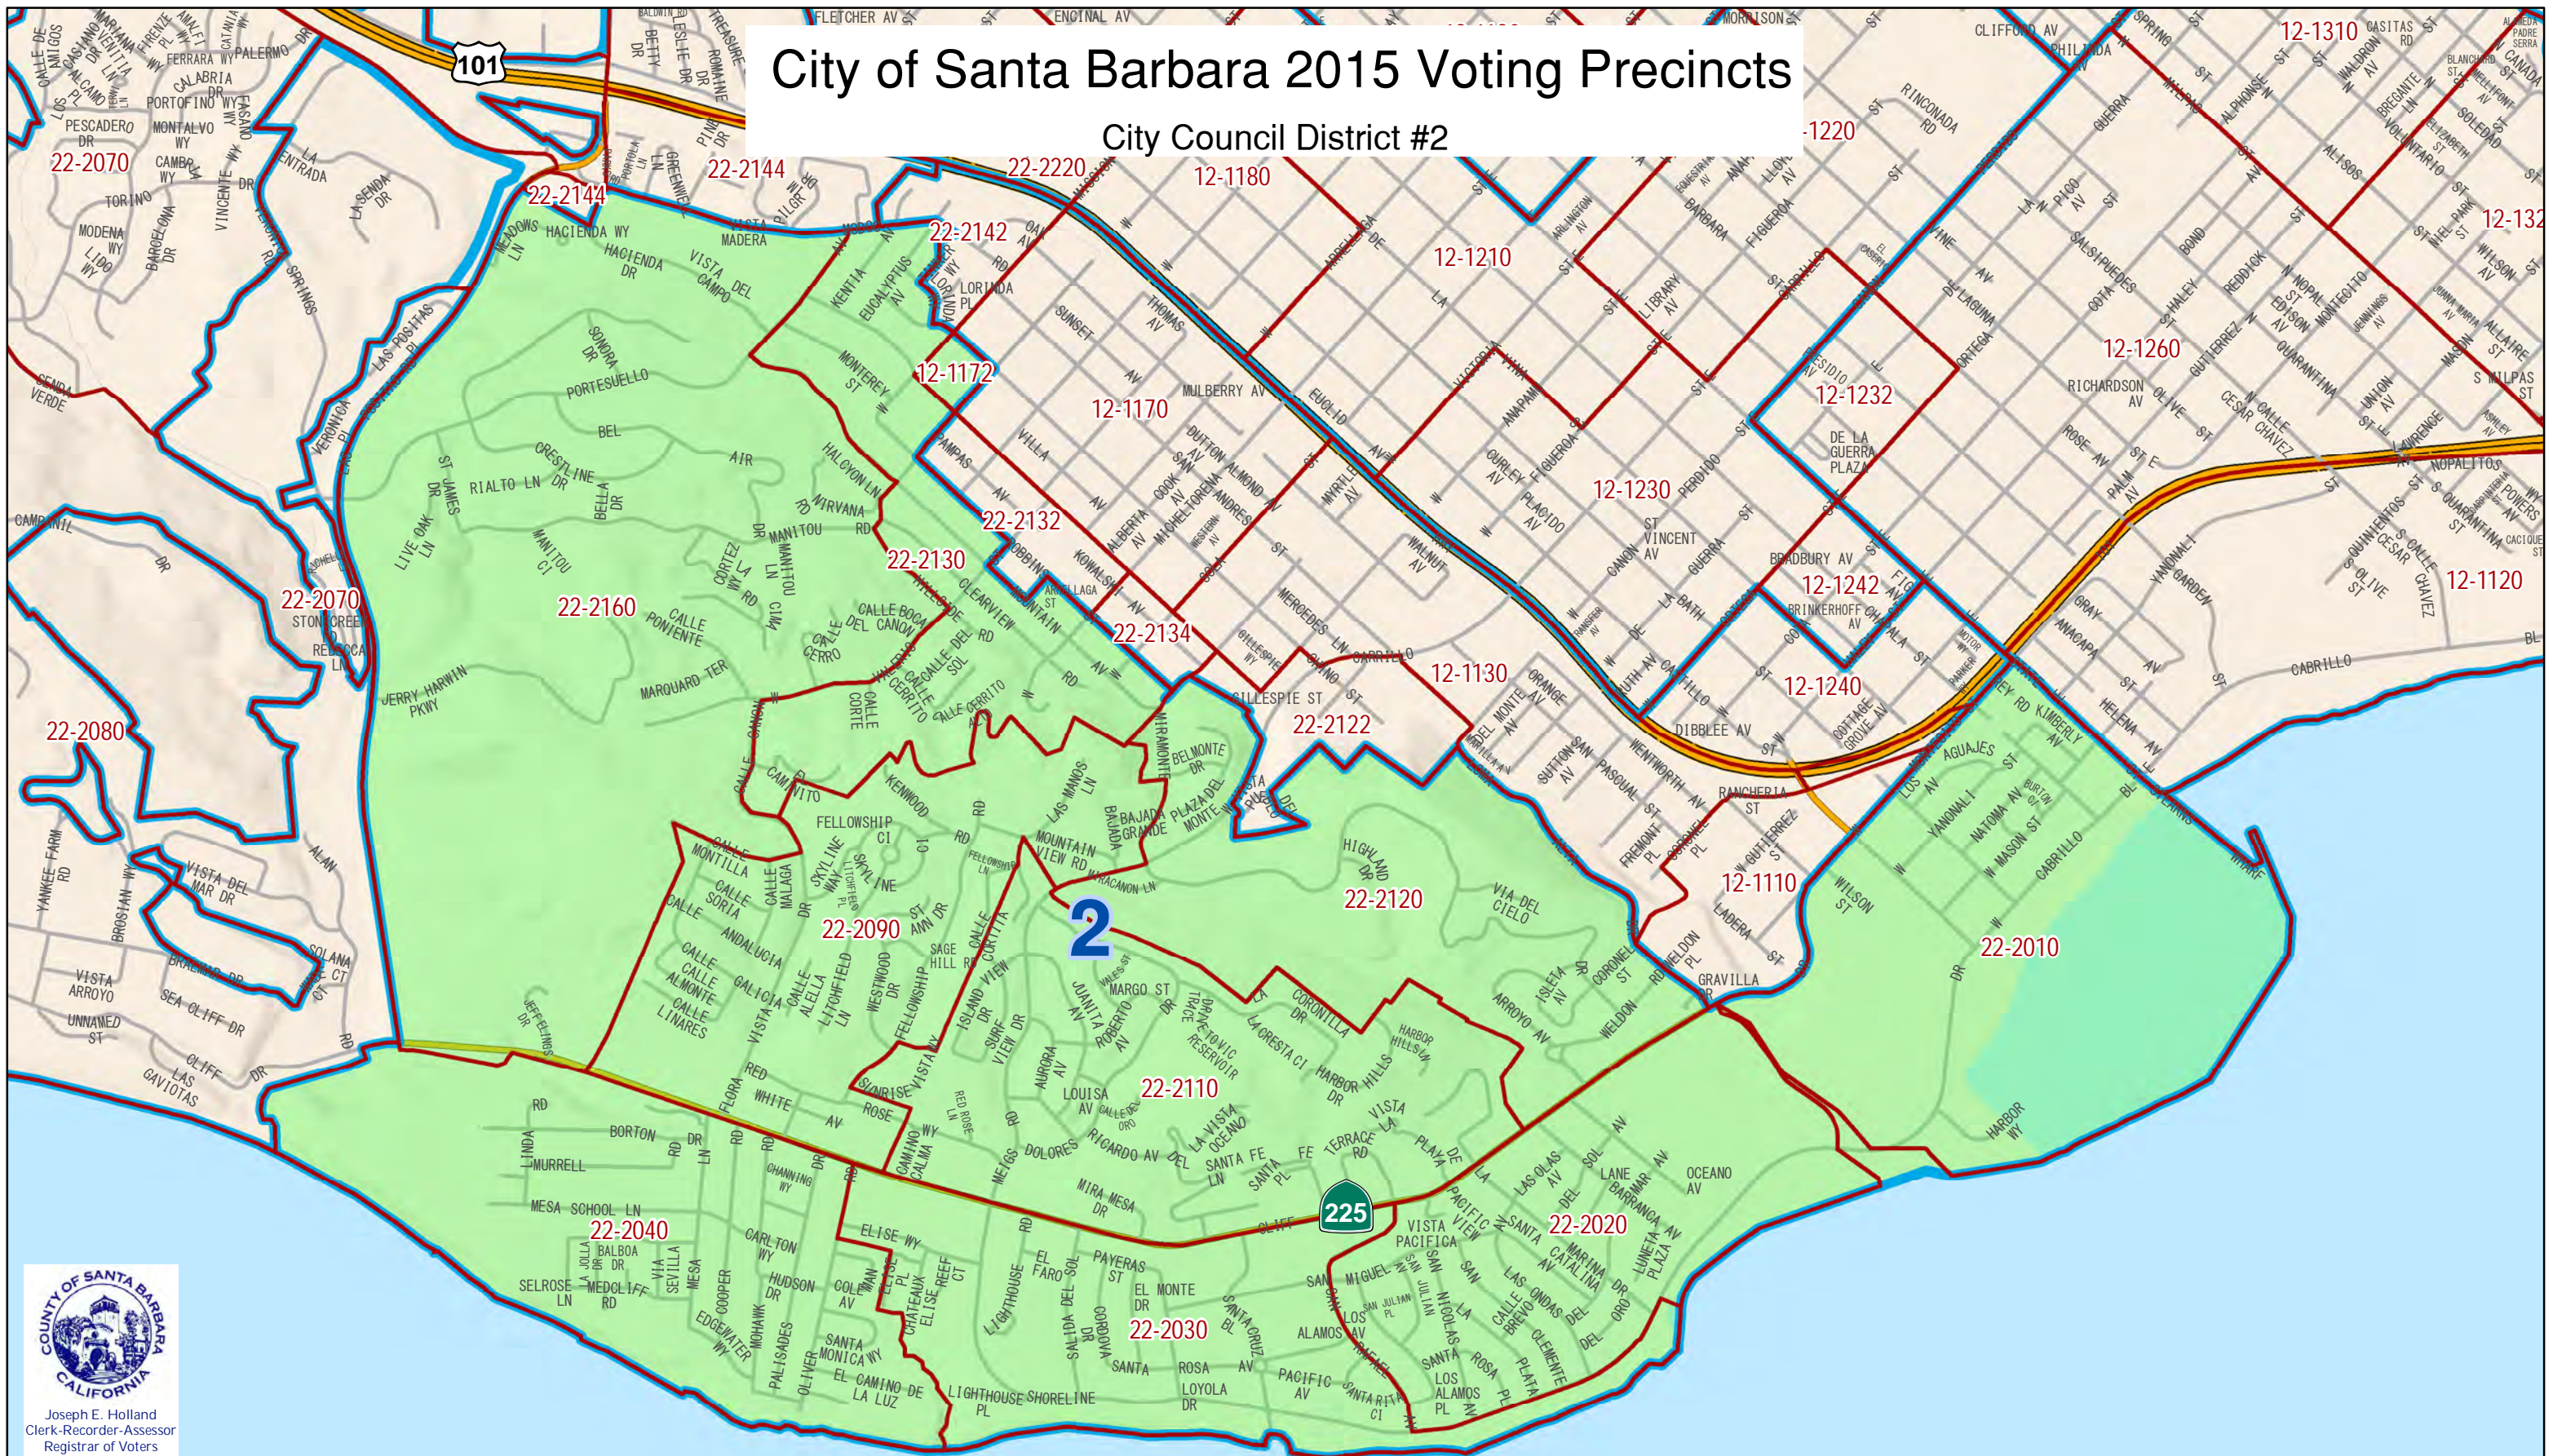

# City of Santa Barbara 2015 Voting Precincts

## City Council District #2

-  Precinct Boundary
-  City Council District Boundary Adopted March 30, 2015